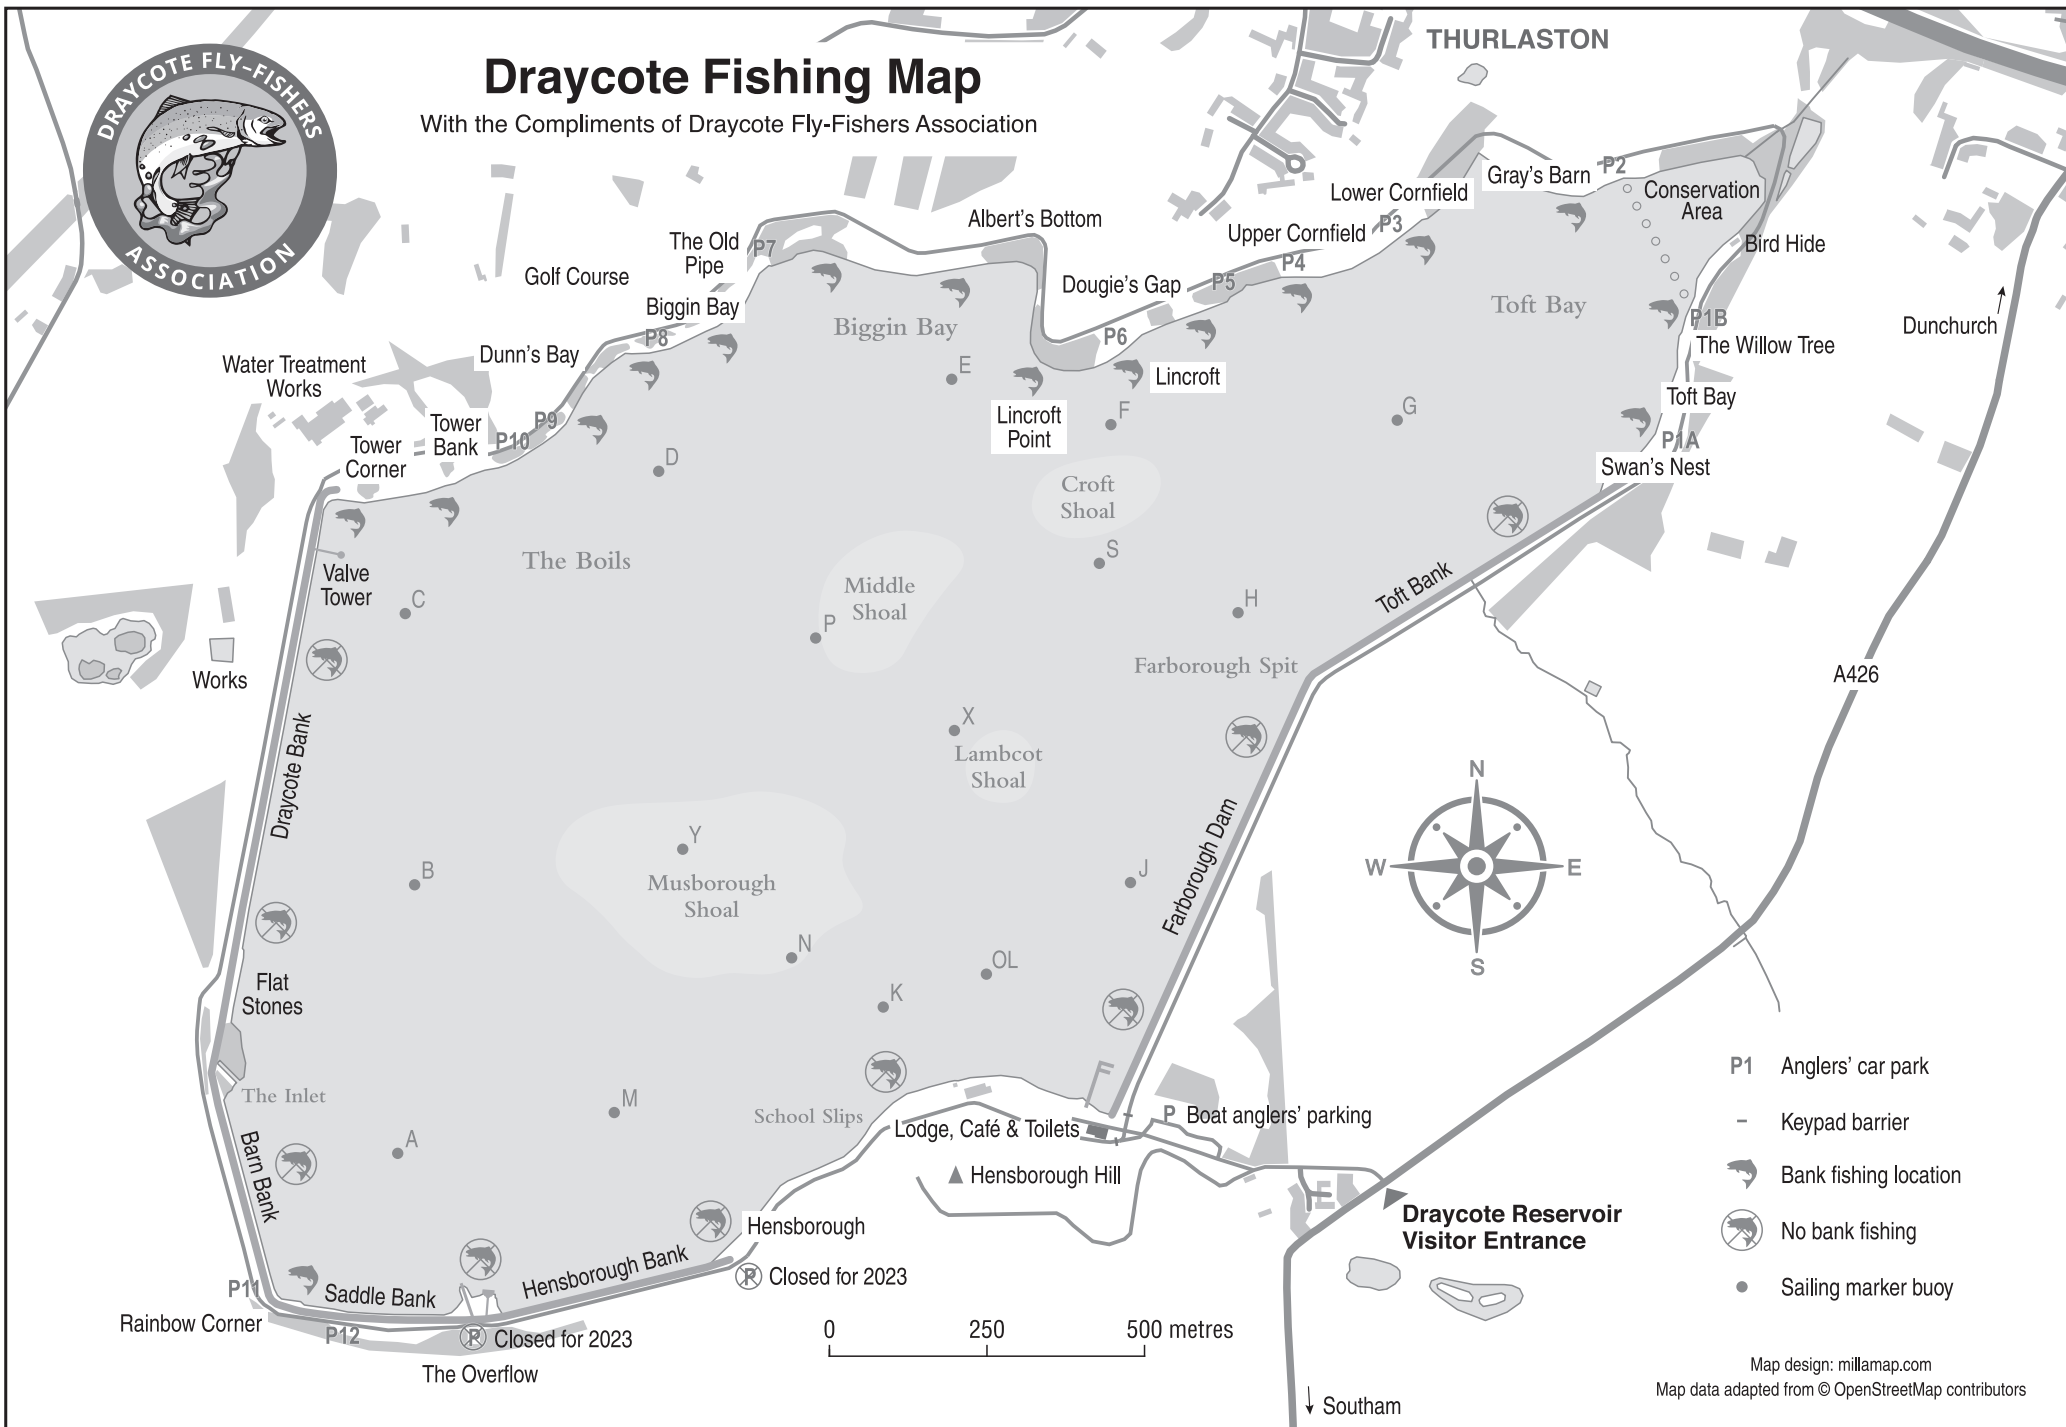

Draycote Fishing Map

With the Compliments of Draycote Fly-Fishers Association

THURLASTON

- P1 Anglers' car park
- Keypad barrier
- Bank fishing location
- No bank fishing
- Sailing marker buoy

Map design: millamap.com
Map data adapted from © OpenStreetMap contributors